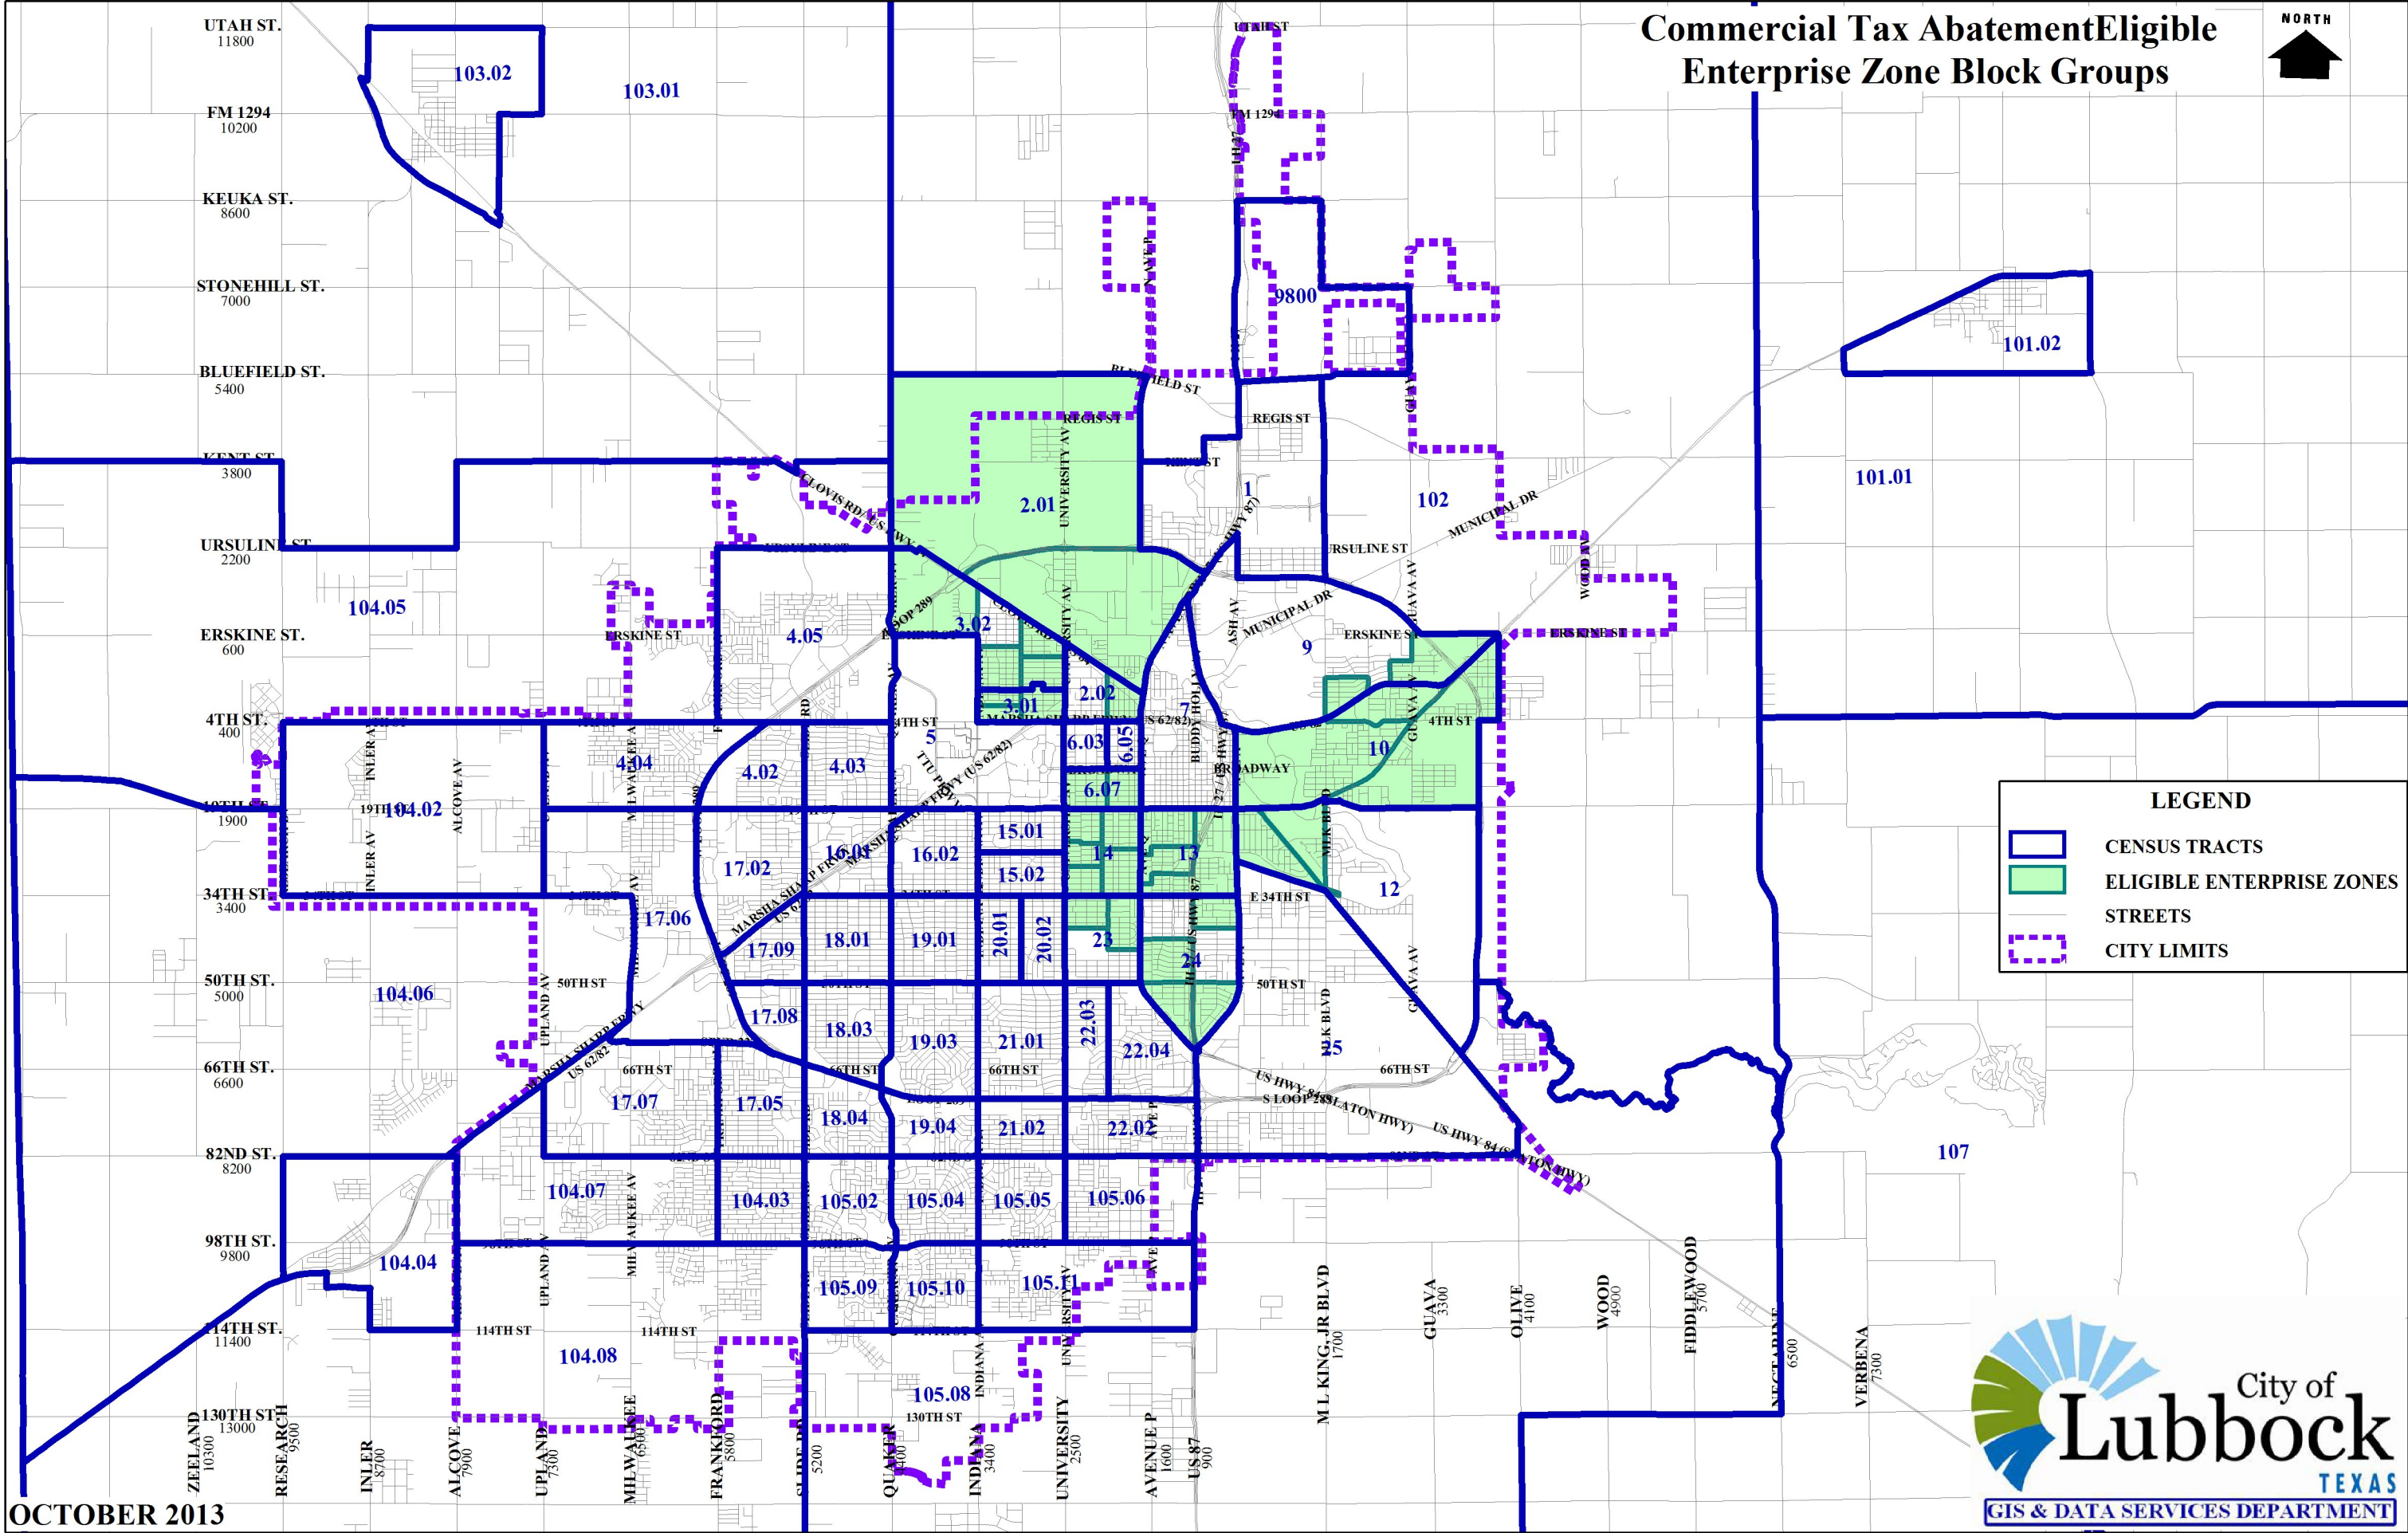

# Commercial Tax Abatement Eligible Enterprise Zone Block Groups

**LEGEND**

- CENSUS TRACTS
- ELIGIBLE ENTERPRISE ZONES
- STREETS
- CITY LIMITS

OCTOBER 2013

City of  
**Lubbock**  
TEXAS

GIS & DATA SERVICES DEPARTMENT